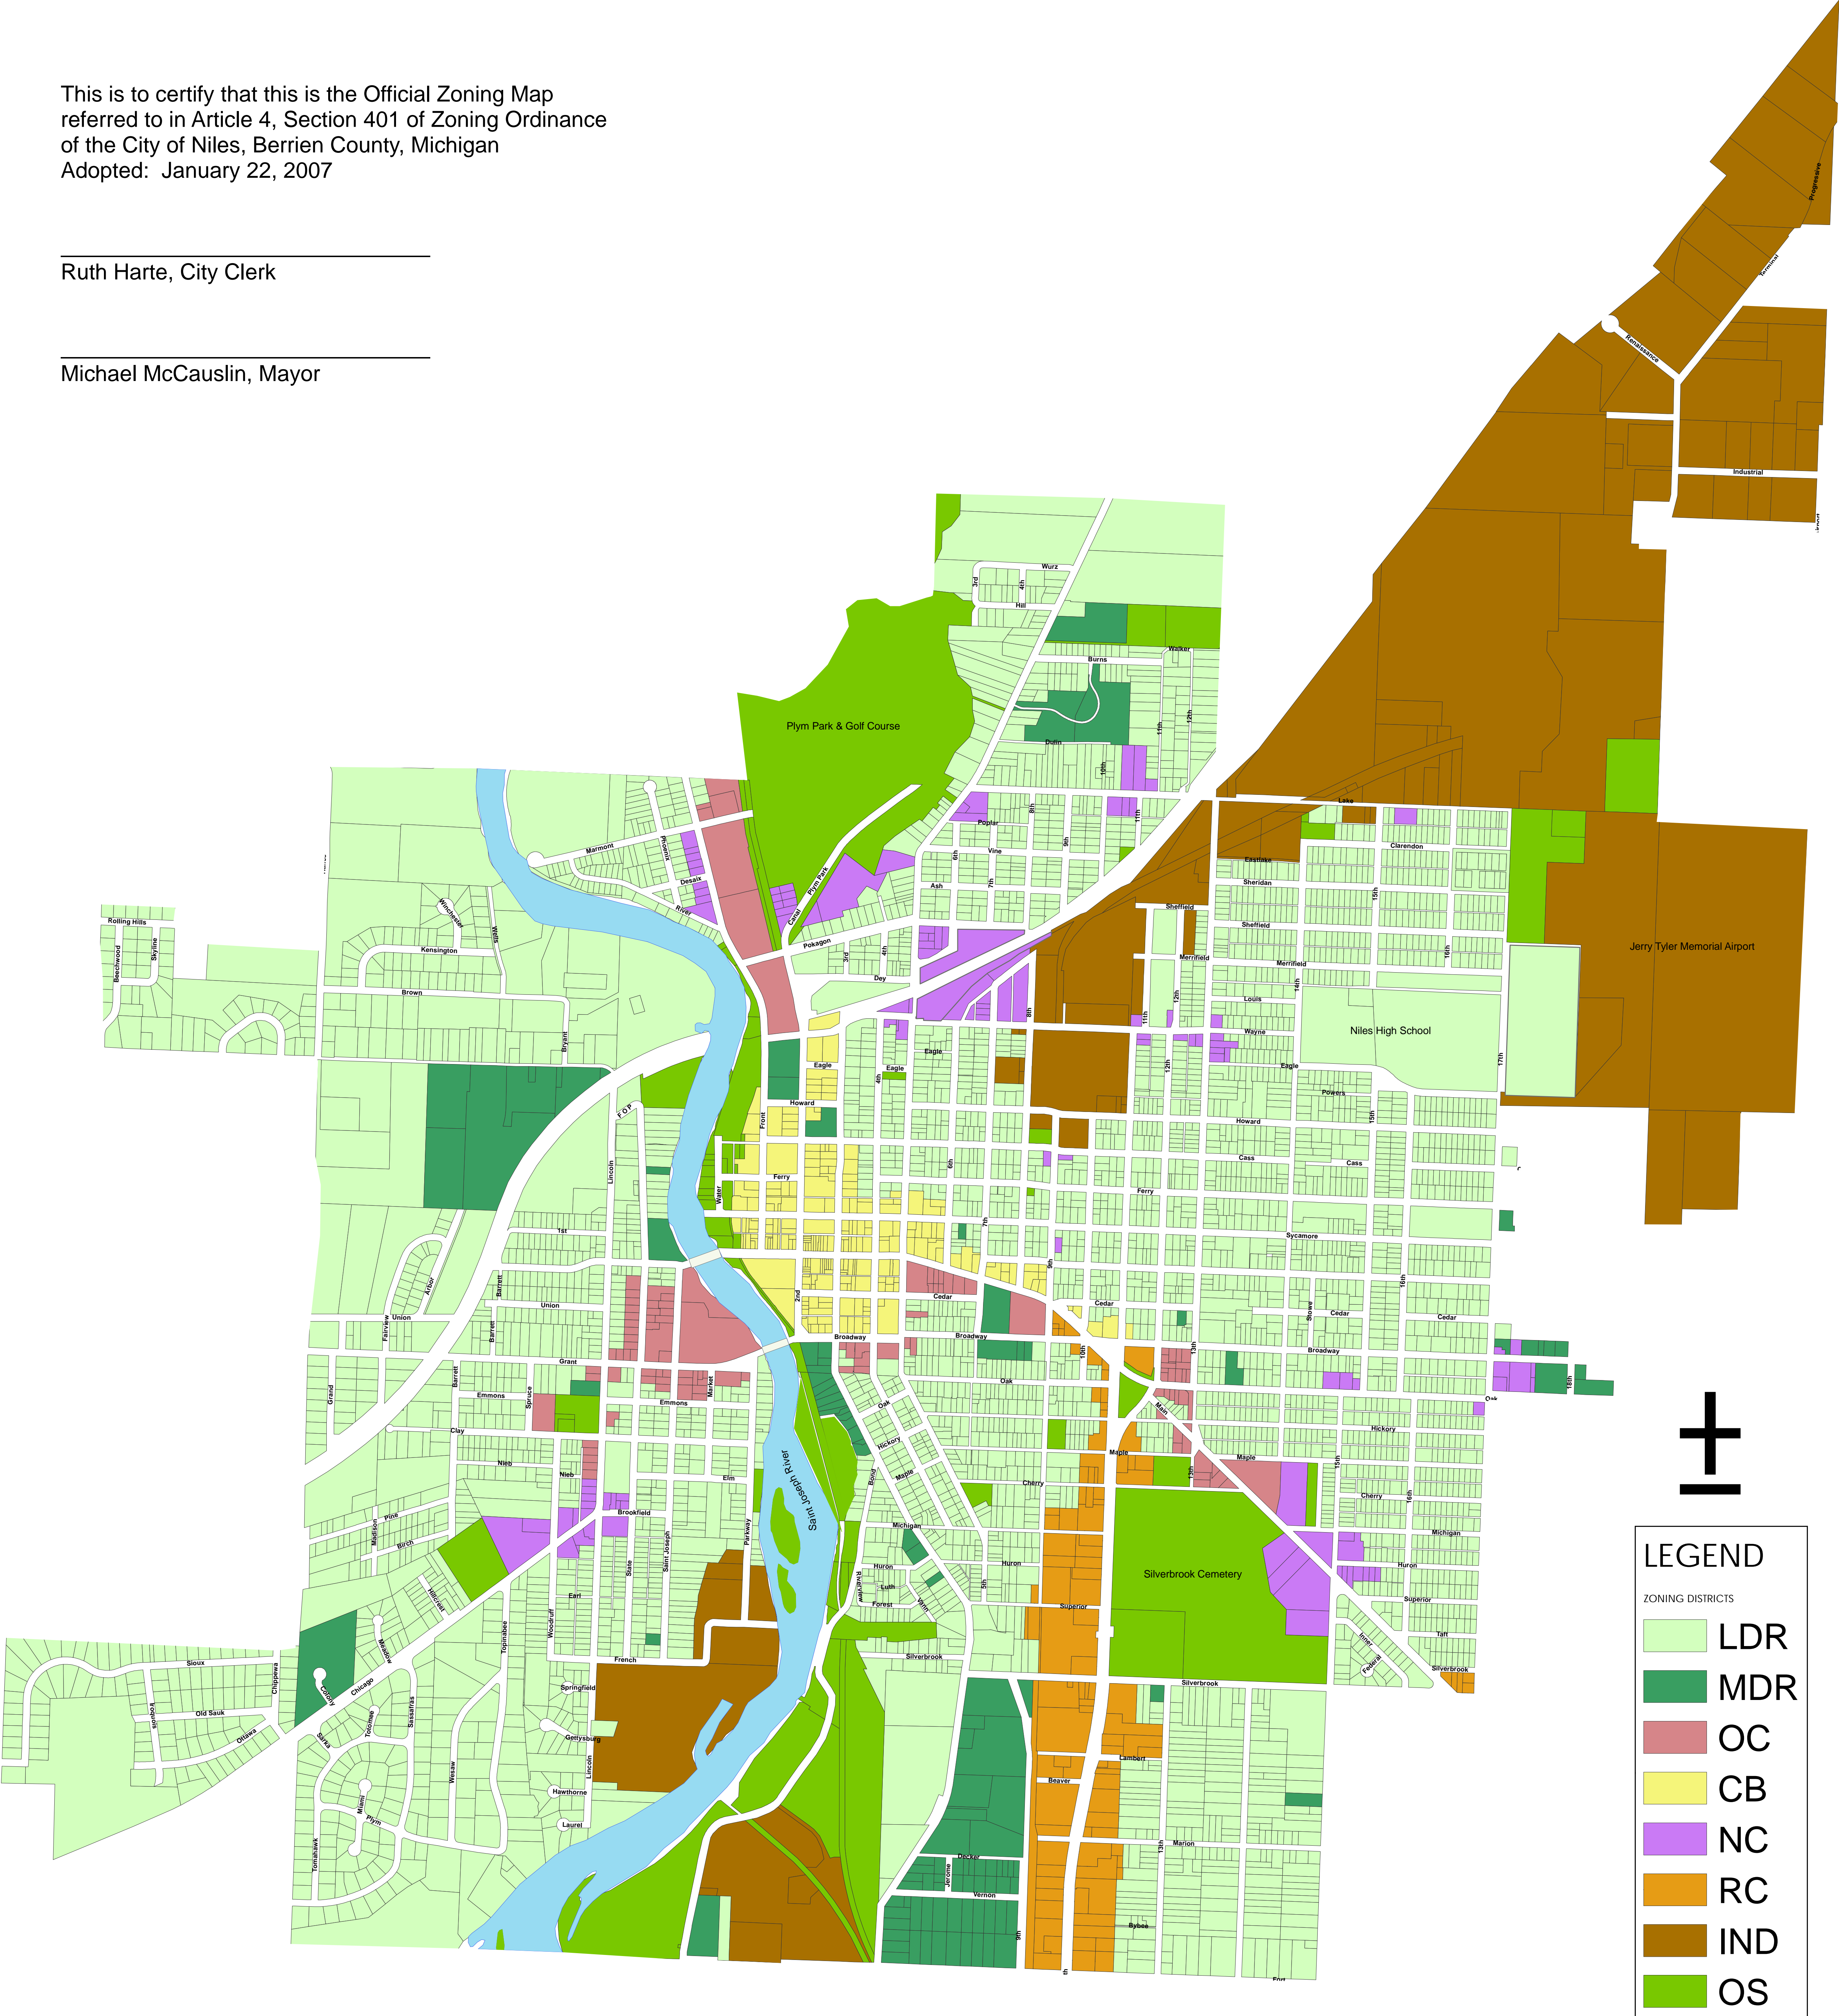

City of Niles, Michigan - Official Zoning Map

This is to certify that this is the Official Zoning Map referred to in Article 4, Section 401 of Zoning Ordinance of the City of Niles, Berrien County, Michigan Adopted: January 22, 2007

Ruth Harte, City Clerk

Michael McCauslin, Mayor

Note: All parcels within the City of Niles and located east of this map are zoned IND

This map is meant to be used with the City of Niles Zoning Ordinance which can be found online at zoning.nilesmi.org