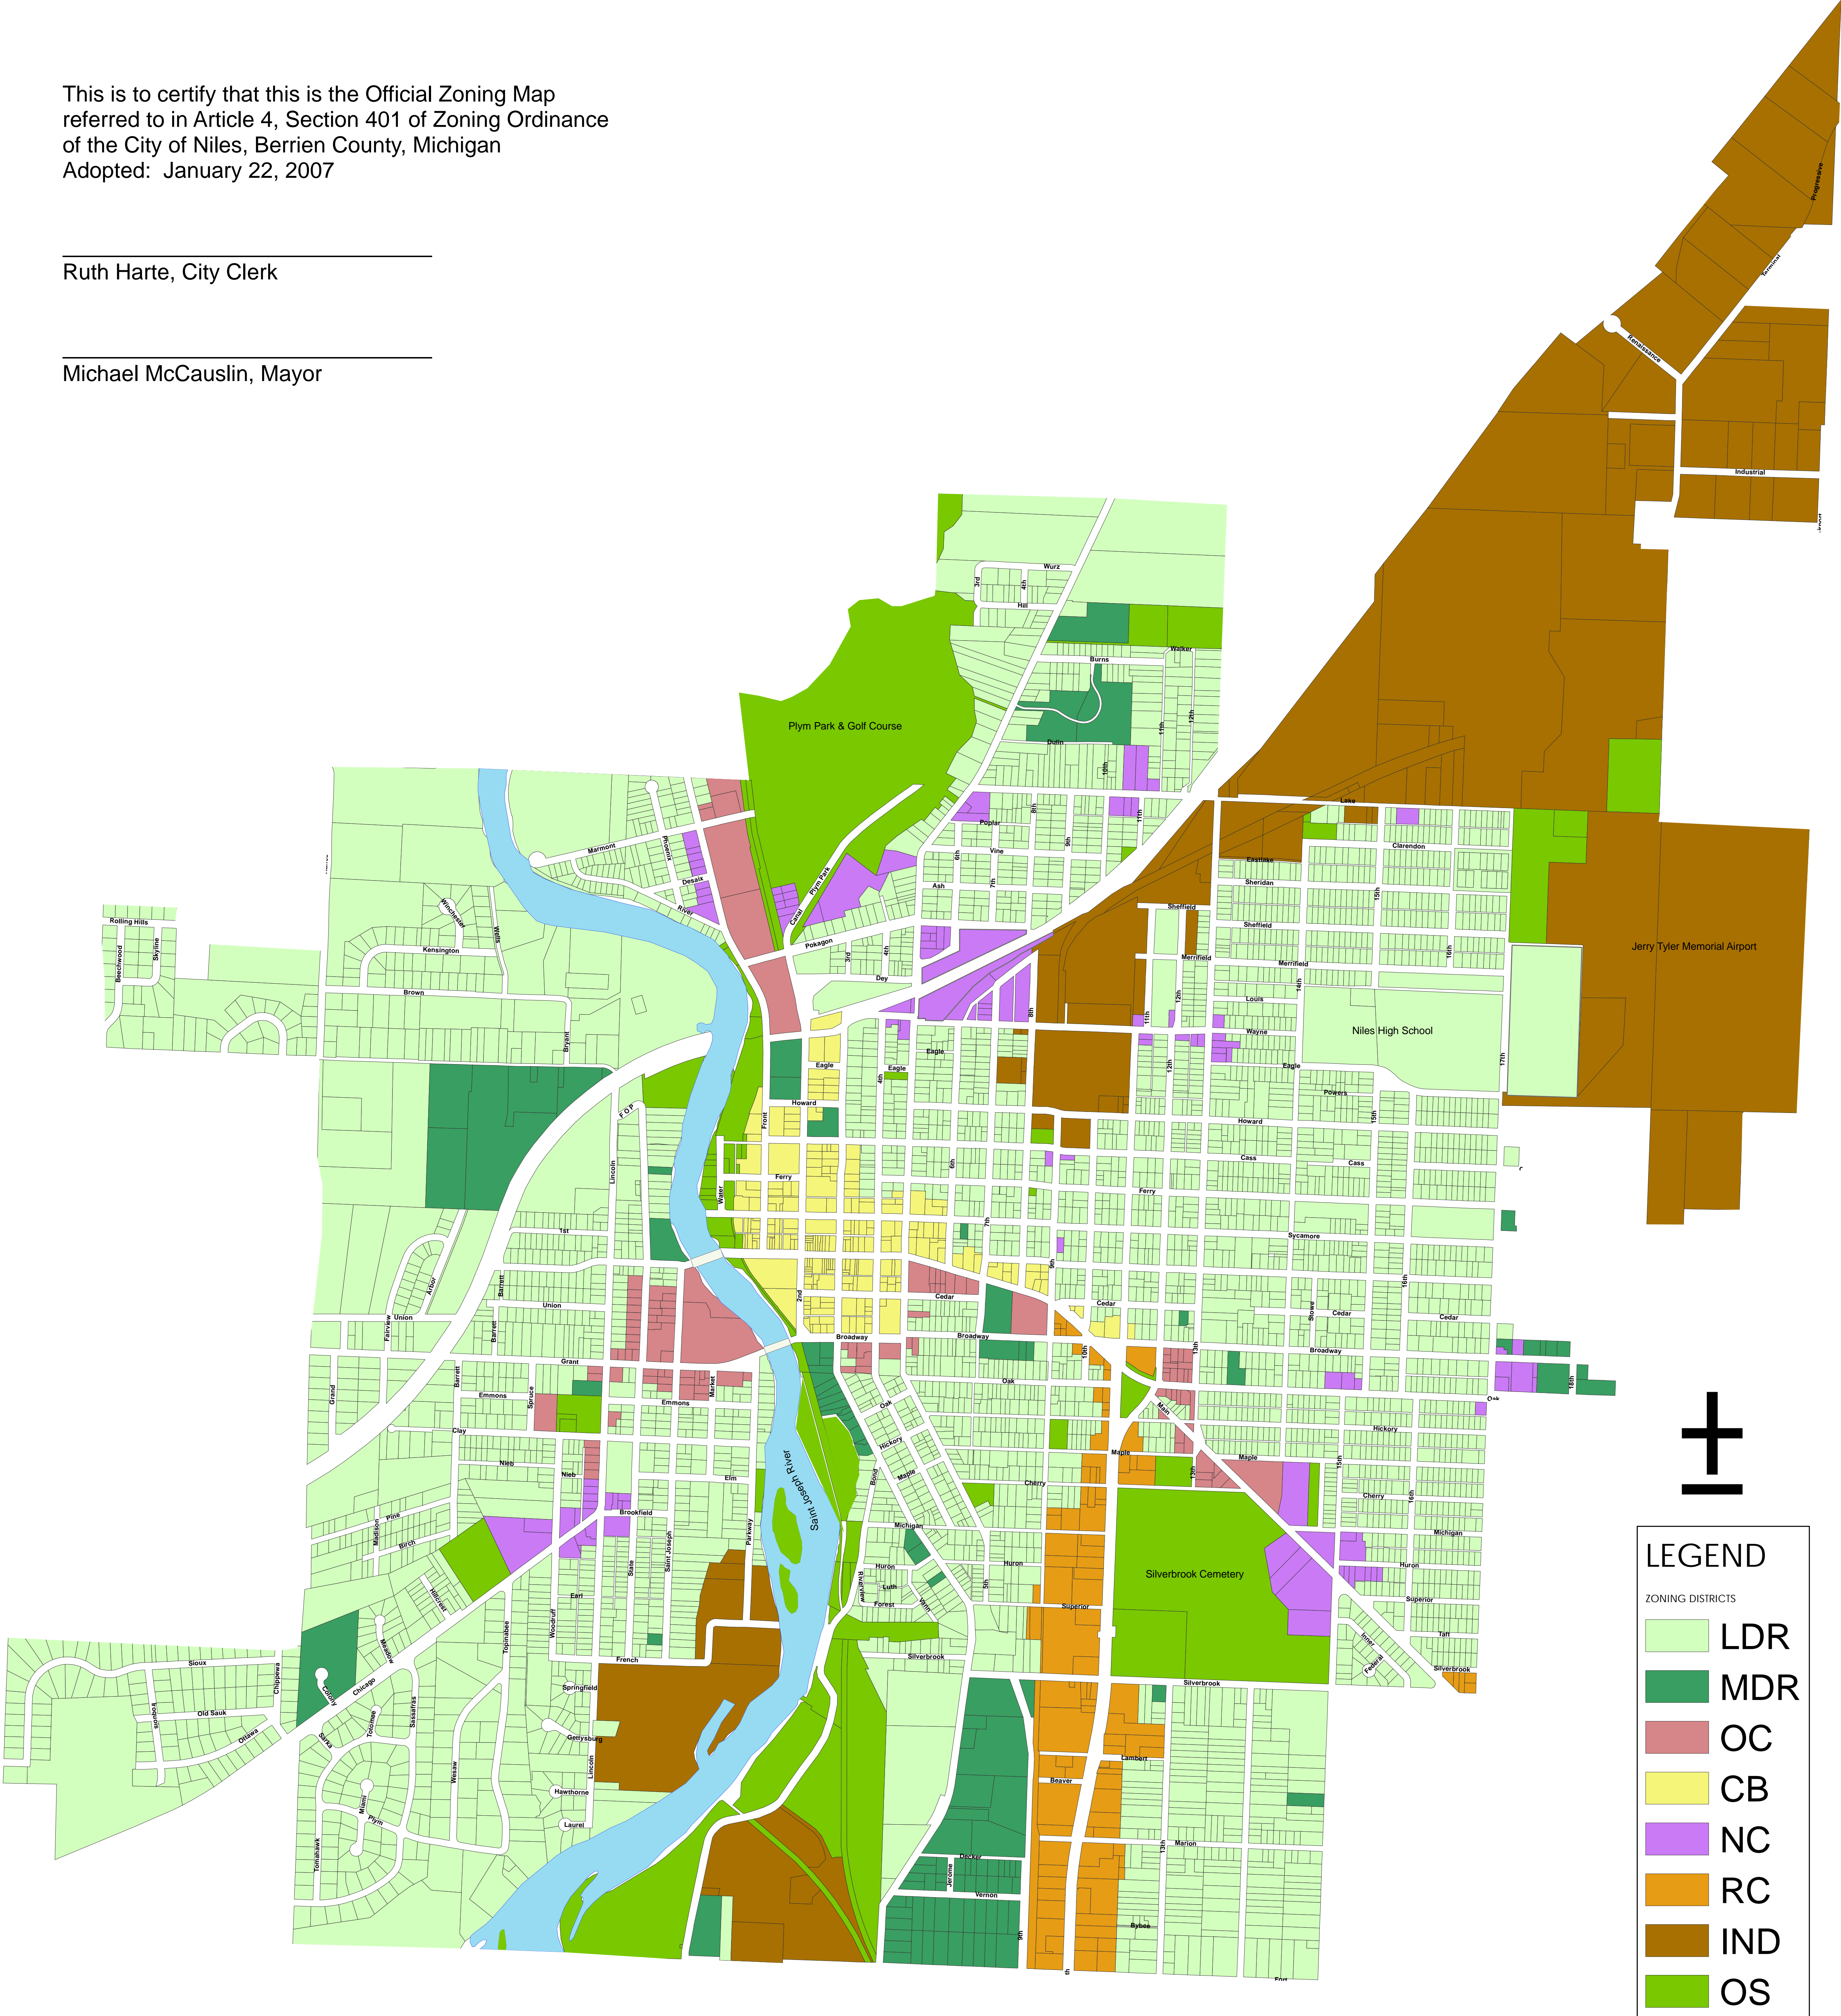

City of Niles, Michigan - Official Zoning Map

This is to certify that this is the Official Zoning Map referred to in Article 4, Section 401 of Zoning Ordinance of the City of Niles, Berrien County, Michigan Adopted: January 22, 2007

Ruth Harte, City Clerk

Michael McCauslin, Mayor

Note: All parcels within the City of Niles and located east of this map are zoned IND