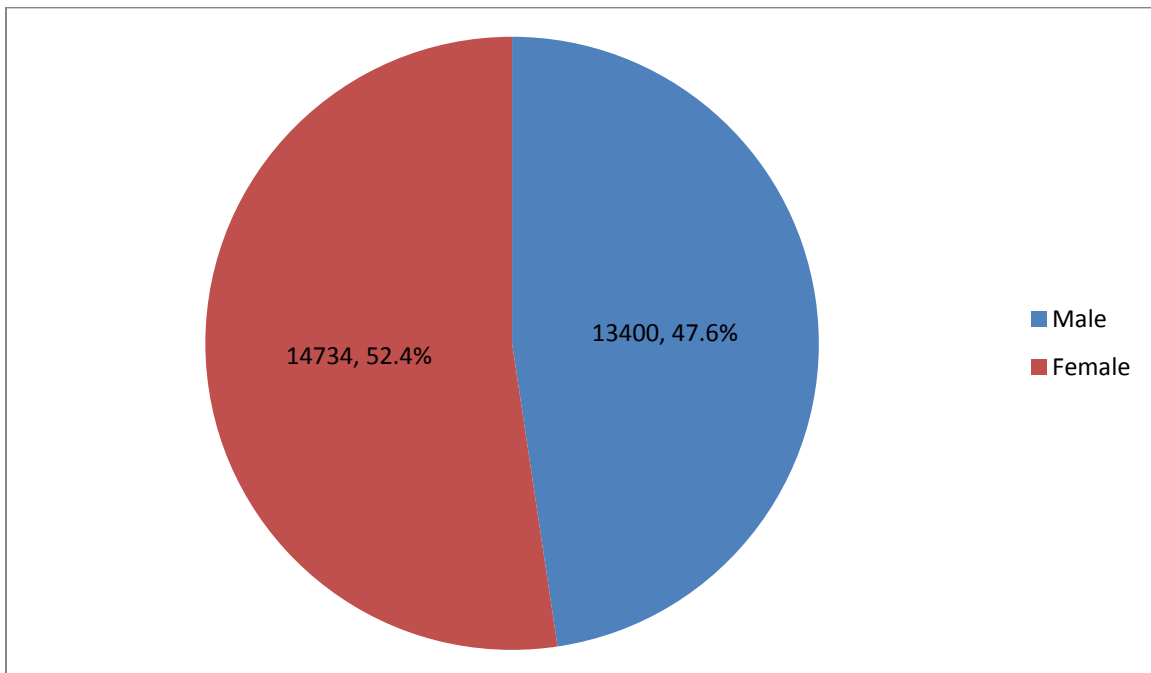

GENDER

Source: 2012 American Community Survey, 5-Year Estimates