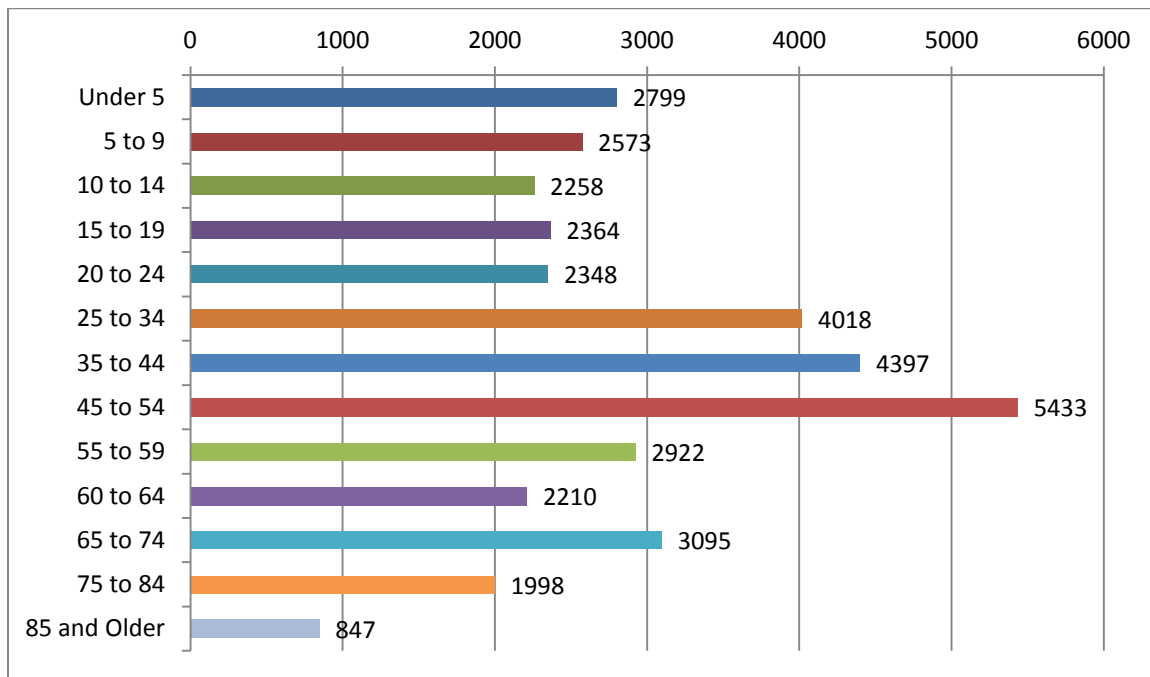

AGE

Source: 2012 American Community Survey, 5-Year Estimates