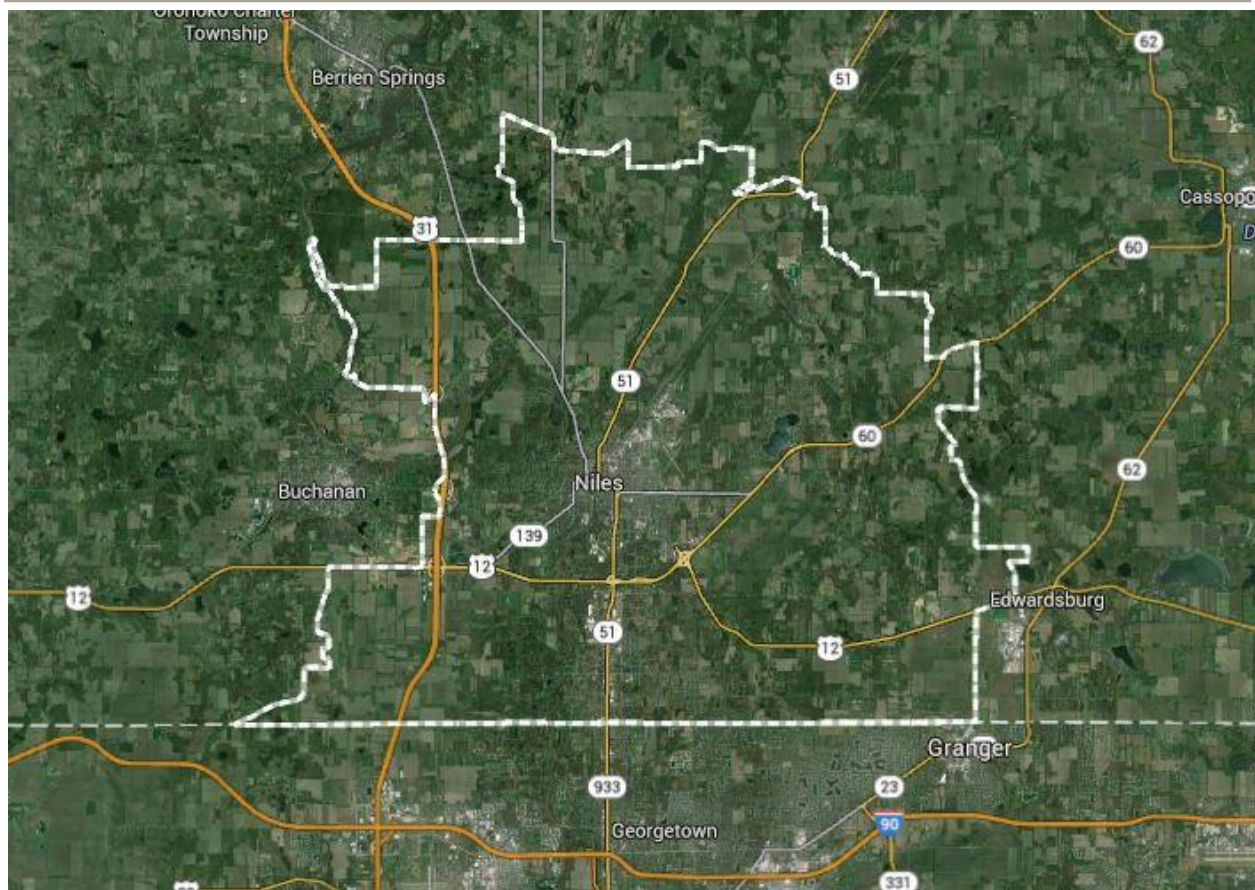

MARCH 2014

49120 ZIP CODE PROFILE

*We are change agents who
create solutions for business,
workforce, and community
challenges to promote economic
vitality in the Southwest
Michigan region.*

Source: Google Maps

POPULATION, 2012

Entity	Population
49120 ZIP Code Area	37,262
Berrien County	156,759

Source: 2012 American Community Survey, 5-Year Estimates

LABOR MARKET, 2012

Entity	Civilian Labor Force	Employed
49120 ZIP Code Area	18,424	15,984
Berrien County	77,561	68,609