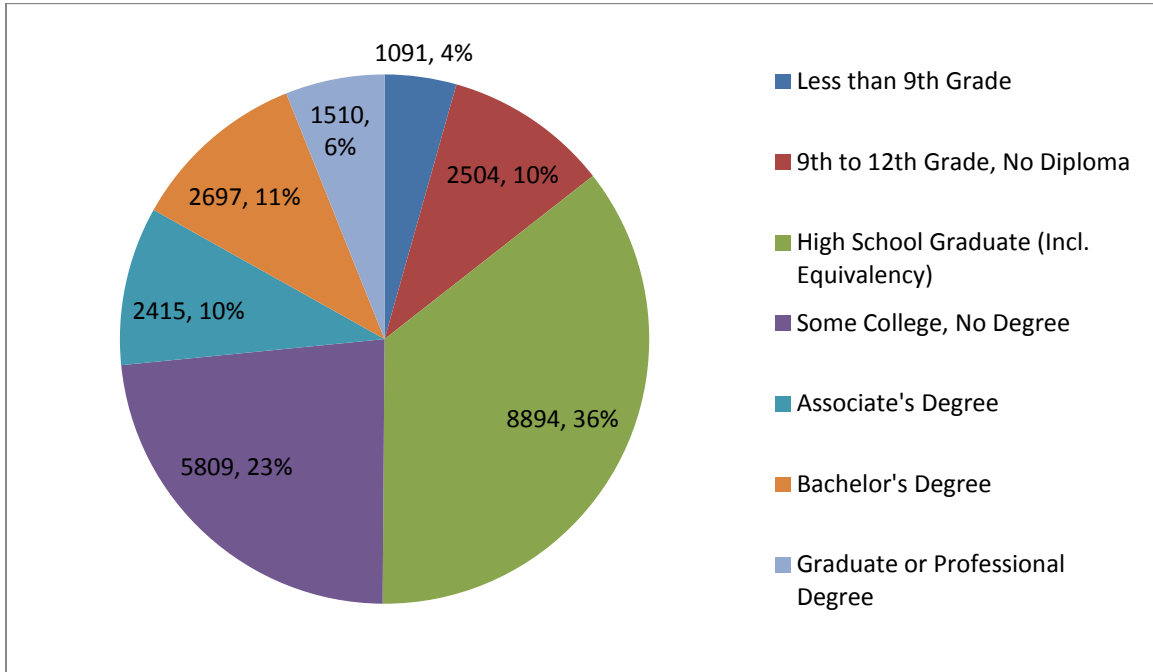

EDUCATIONAL ATTAINMENT, POPULATION 25 YEARS AND OVER

Percent High School Graduate or Higher: 85.6%

Percent Bachelor's Degree or Higher: 16.9%

Source: 2012 American Community Survey, 5-Year Estimates