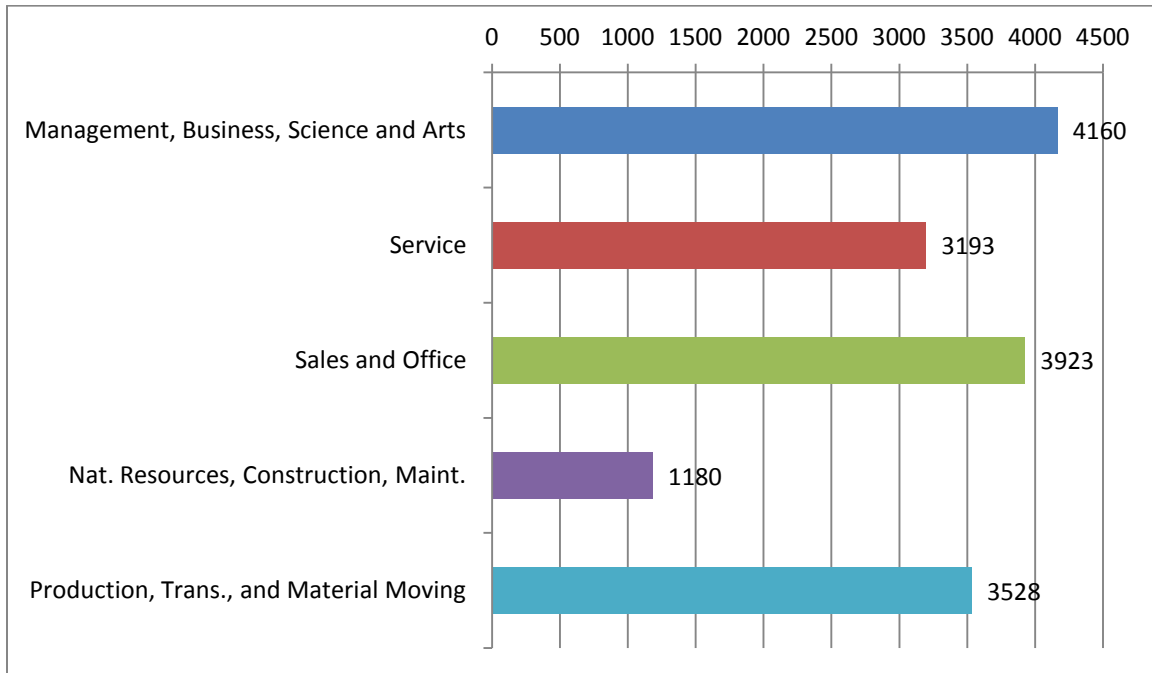

Source: 2012 American Community Survey, 5-Year Estimates

INDUSTRY EMPLOYMENT

Source: 2012 American Community Survey, 5-Year Estimates

LABOR FORCE, POPULATION 16 YEARS AND OLDER

Source: 2012 American Community Survey, 5-Year Estimates

OCCUPATION, CIVILIAN EMPLOYED POPULATION 16 YEARS AND OVER

Source: 2012 American Community Survey, 5-Year Estimates