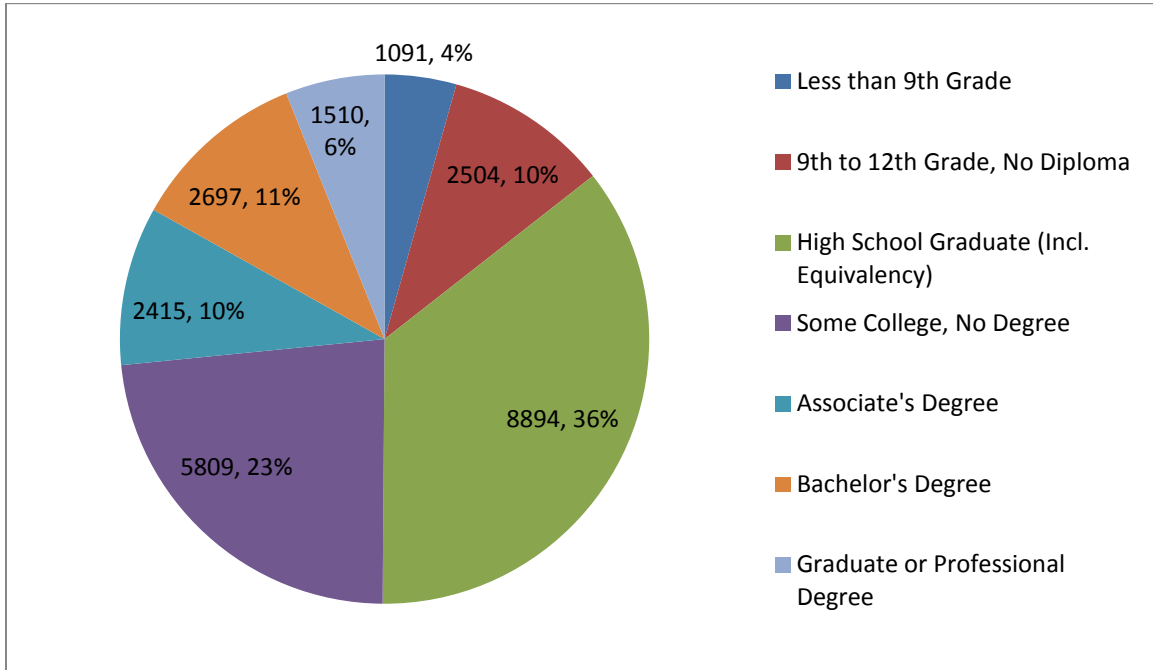

EDUCATIONAL ATTAINMENT, POPULATION 25 YEARS AND OVER

Percent High School Graduate or Higher: 85.6%

Percent Bachelor's Degree or Higher: 16.9%

Source: 2012 American Community Survey, 5-Year Estimates