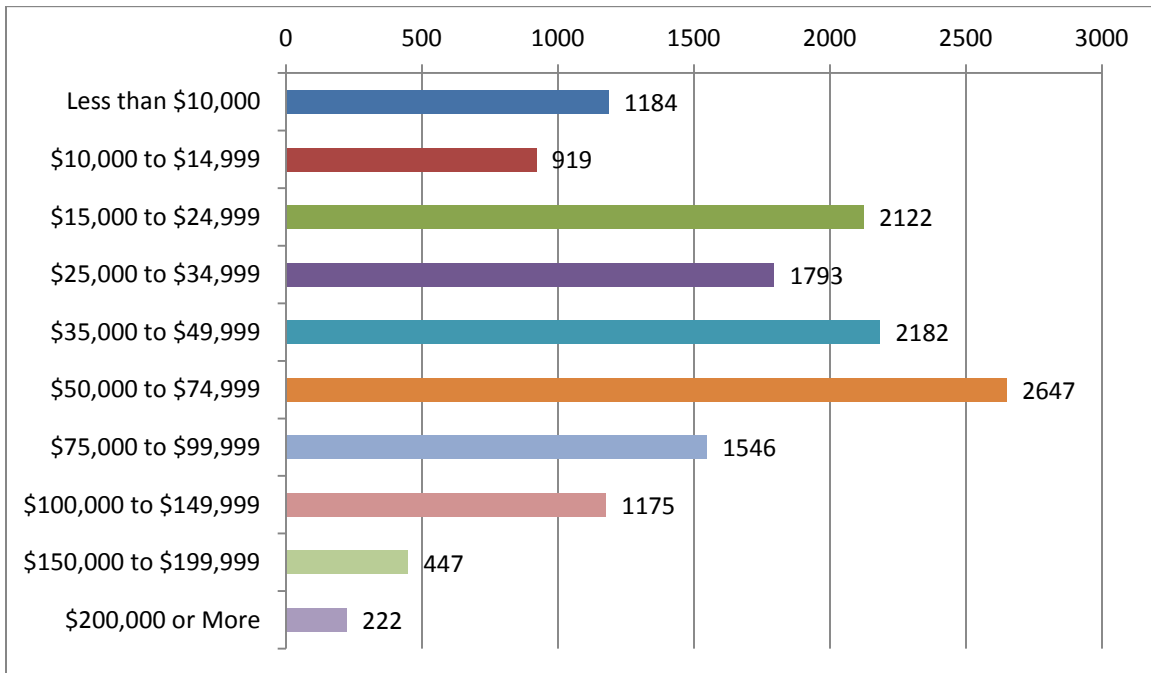

Source: Michigan Department of Education

AGE

Source: 2012 American Community Survey, 5-Year Estimates

GENDER

Source: 2012 American Community Survey, 5-Year Estimates

RACE/ETHNICITY

Source: 2012 American Community Survey, 5-Year Estimates

HISPANIC/LATINO STATUS

Source: 2012 American Community Survey, 5-Year Estimates

HOUSEHOLD INCOME

Median Household Income: \$42,233

Mean Household Income: \$55,074

Source: 2012 American Community Survey, 5-Year Estimates