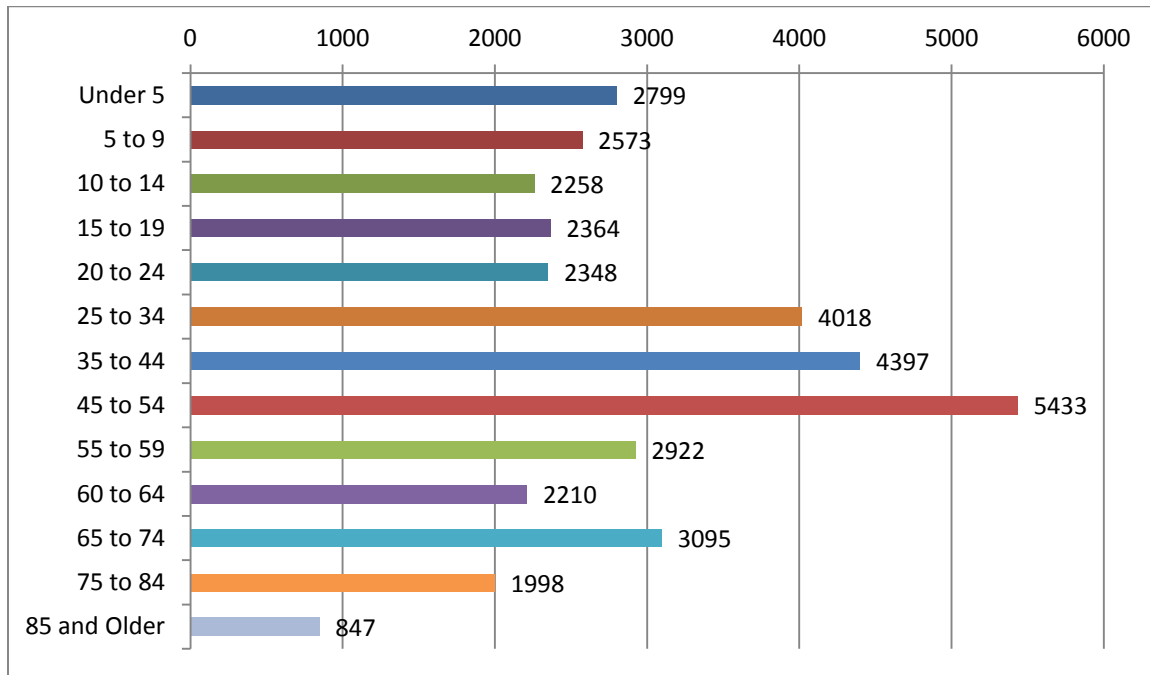

AGE

Source: 2012 American Community Survey, 5-Year Estimates