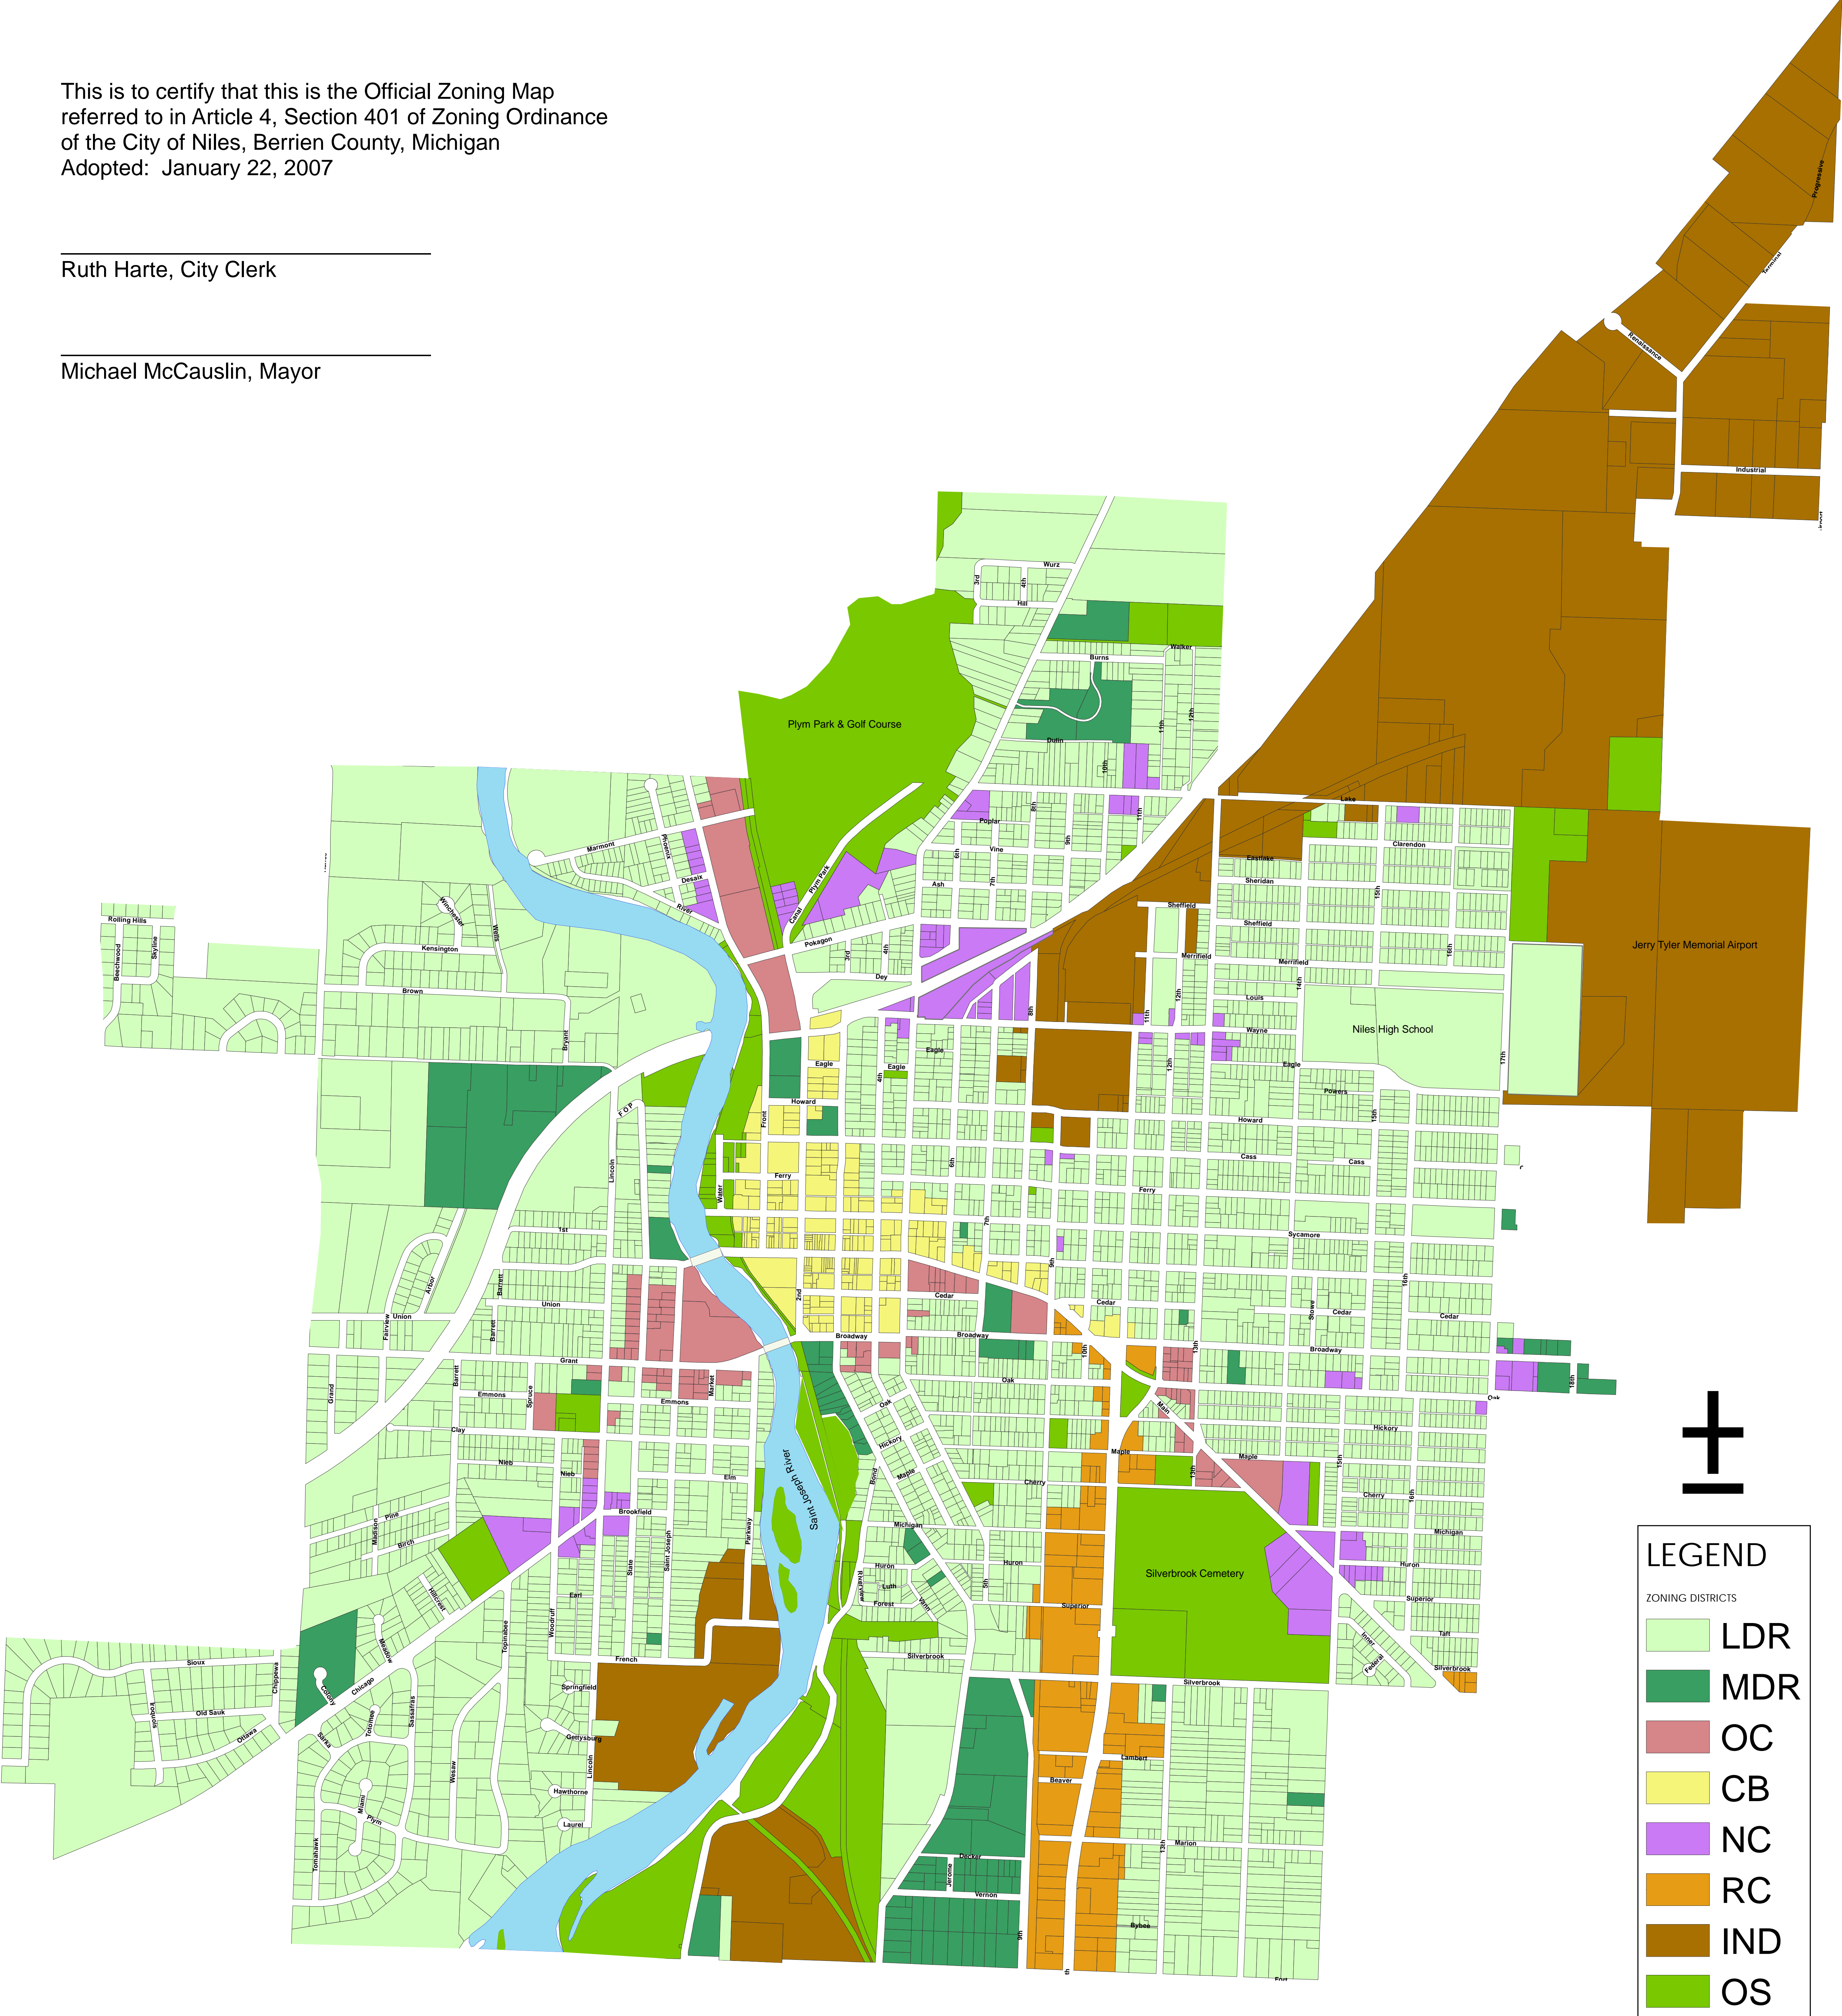

City of Niles, Michigan - Official Zoning Map

This is to certify that this is the Official Zoning Map referred to in Article 4, Section 401 of Zoning Ordinance of the City of Niles, Berrien County, Michigan Adopted: January 22, 2007

Ruth Harte, City Clerk

Michael McCauslin, Mayor

Note: All parcels within the City of Niles and located east of this map are zoned IND